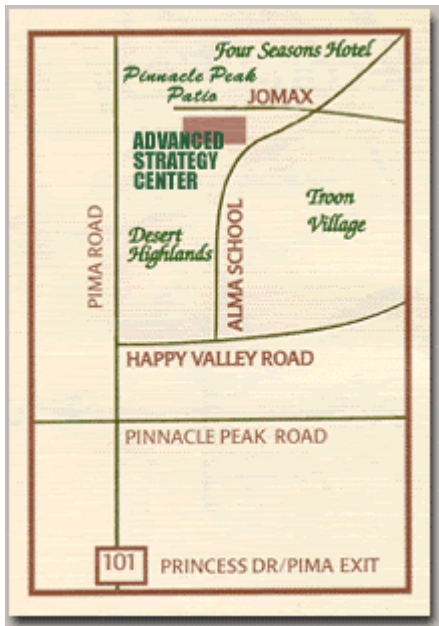

Directions to The Advanced Strategy Center at Pinnacle Peak

From Sky Harbor Airport: From the Sky Harbor airport, take 202 East towards Tempe, and exit at the 101 North ramp heading towards Scottsdale. Exit the 101 on Exit 36, the Pima Road/Princess Drive exit. Bear right on Princess Drive and it puts you directly onto Pima Road heading north. Continue on Pima past Pinnacle Peak Road (major intersection/traffic light) until the next light at Happy Valley Road. Turn right, heading east, on Happy Valley Road, until you reach the stop sign at Alma School Parkway, just before the Troon Country Club. Turn left, heading north, on Alma School Parkway for approximately 1.5 miles, and you will see the 2 story 'Pinnacle Peak Plaza' off on your left side. Just past the building, you may turn left on Jomax Road, and take an immediate left to the building parking lot. The Center main entrance is on the side of the parking lot, through the open courtyard in suite 140. The address is as follows:

THE ADVANCED STRATEGY CENTER AT PINNACLE PEAK

26546 North Alma School Parkway,
Suite 140
Scottsdale, Arizona 85255
Phone: (480) 513-7785
Fax: (480) 513-7784